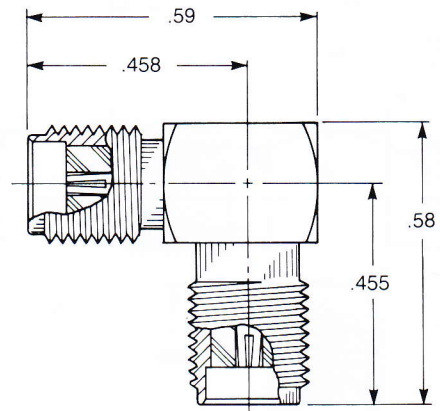

**Right Angle
Jack To Plug Adapter**

- Connects one jack and one plug

5919-1503-000 (Gold plated)

5919-9503-000 (Passivated)

**Right Angle
Jack To Jack Adapter**

- Connects two plugs

5919-1503-003 (Gold plated)

5919-9503-003 (Passivated)

**Right Angle
Plug To Plug Adapter**

- Connects two jacks

5919-1503-001 (Gold plated)

5919-9503-001 (Passivated)