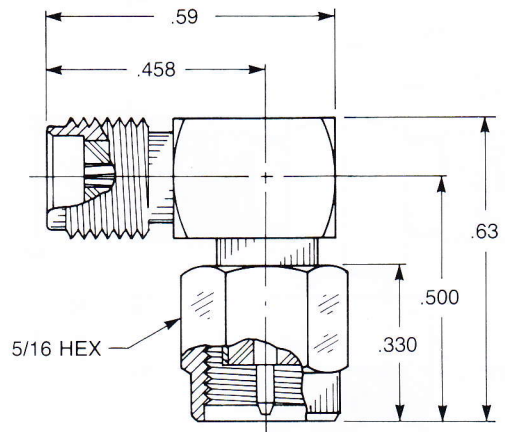

**Right Angle
Jack To Plug Adapter**

- Connects one jack and one plug

5919-1503-000 (Gold plated)

5919-9503-000 (Passivated)

**Right Angle
Jack To Jack Adapter**

- Connects two plugs

5919-1503-003 (Gold plated)

5919-9503-003 (Passivated)

**Right Angle
Plug To Plug Adapter**

- Connects two jacks

5919-1503-001 (Gold plated)

5919-9503-001 (Passivated)