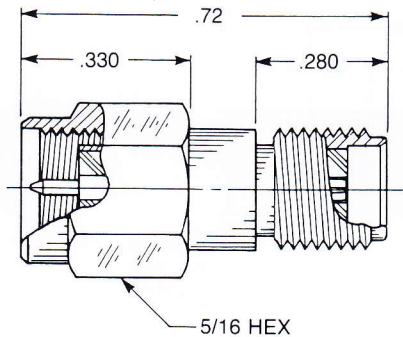

### **Straight Jack To Jack Adapter**

- Connects two plugs

Captive contact:

**5917-1103-000** (Gold plated)

**5917-9103-000** (Passivated)

### **Straight Bulkhead Mounted Jack To Jack Adapter**

- Connects two plugs

Captive contact:

**5909-1103-000** (Gold plated)

**5909-9103-000** (Passivated)

### **Straight Jack To Plug Adapter**

- Prevents damage to equipment-mounted jacks during frequent mating and unmating

Captive contact:

**5916-1103-603** (Gold plated)

**5916-9103-603** (Passivated)

### **Straight Plug To Plug Adapter**

- Connects two jacks

Captive contact:

**5918-1103-000** (Gold plated)

**5918-9103-000** (Passivated)