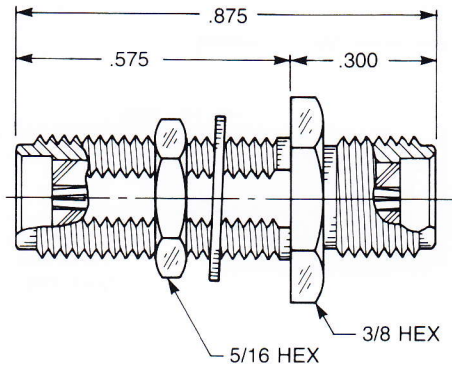

### **Straight Jack To Jack Adapter**

- Connects two plugs

Captive contact:

**5917-1103-000** (Gold plated)

**5917-9103-000** (Passivated)

### **Straight Bulkhead Mounted Jack To Jack Adapter**

- Connects two plugs

Captive contact:

**5909-1103-000** (Gold plated)

**5909-9103-000** (Passivated)

### **Straight Jack To Plug Adapter**

- Prevents damage to equipment-mounted jacks during frequent mating and unmating

Captive contact:

**5916-1103-603** (Gold plated)

**5916-9103-603** (Passivated)

### **Straight Plug To Plug Adapter**

- Connects two jacks

Captive contact:

**5918-1103-000** (Gold plated)

**5918-9103-000** (Passivated)