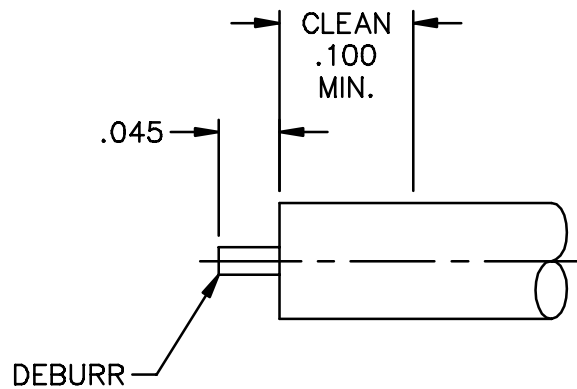

CATALOG NUMBER

B015-D11-01

MATERIAL AND FINISH

CONTACTS,
HOUSING, AND
CABLE ADAPTER:BeCu; GOLD PLATE 75 MICRONS TYPICAL
OVER NICKEL PLATE 100 MICRONS TYPICAL

DIELECTRICS:

VIRGIN PTFE

CABLE PREPARATION

This drawing and any data contained herein is the property of Corning Gilbert Inc., and constitutes and contains proprietary and confidential information. Neither receipt nor possession of this drawing confers or transfers any right to duplicate, use or disclose any information contained herein except as expressly authorized by Corning Gilbert Inc.

GPPO FEMALE
R/A TO .086
S/R CABLE

IDENT CODE:
82316

REVISION: D

Corning Gilbert Inc.

SOURCE FILE: SK-1921

DWG. NO.: OL-B015-D11-01

ASSY. PROC.: AP01-112