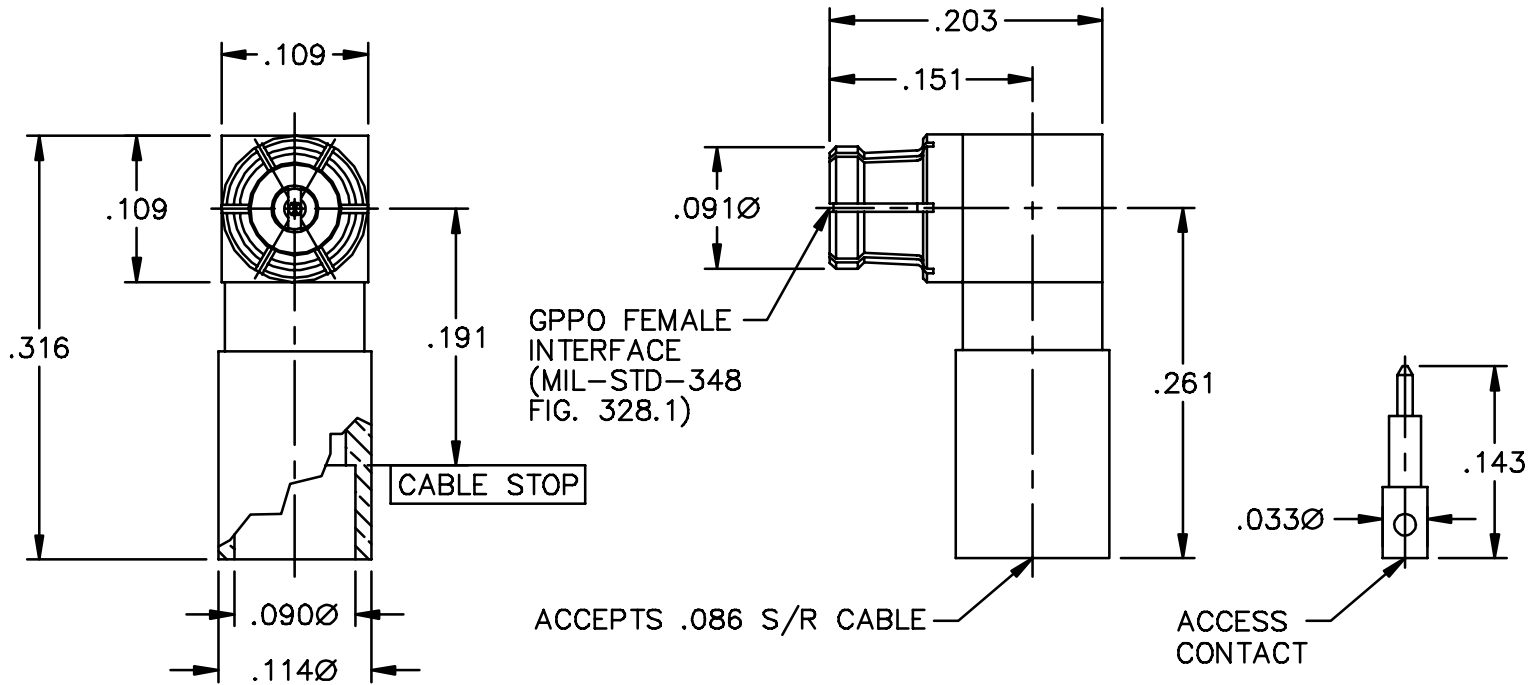

CATALOG NUMBER

B015-D11-01

MATERIAL AND FINISH

CONTACTS,
HOUSING, AND
CABLE ADAPTER:BeCu; GOLD PLATE 75 MICRONS TYPICAL
OVER NICKEL PLATE 100 MICRONS TYPICAL

DIELECTRICS:

VIRGIN PTFE

CABLE PREPARATION

This drawing and any data contained herein is the property of Corning Gilbert Inc., and constitutes and contains proprietary and confidential information. Neither receipt nor possession of this drawing confers or transfers any right to duplicate, use or disclose any information contained herein except as expressly authorized by Corning Gilbert Inc.

GPPO FEMALE
R/A TO .086
S/R CABLE

IDENT CODE:
82316

REVISION: D

Corning Gilbert Inc.

SOURCE FILE: SK-1921

DWG. NO.: OL-B015-D11-01

ASSY. PROC.: AP01-112