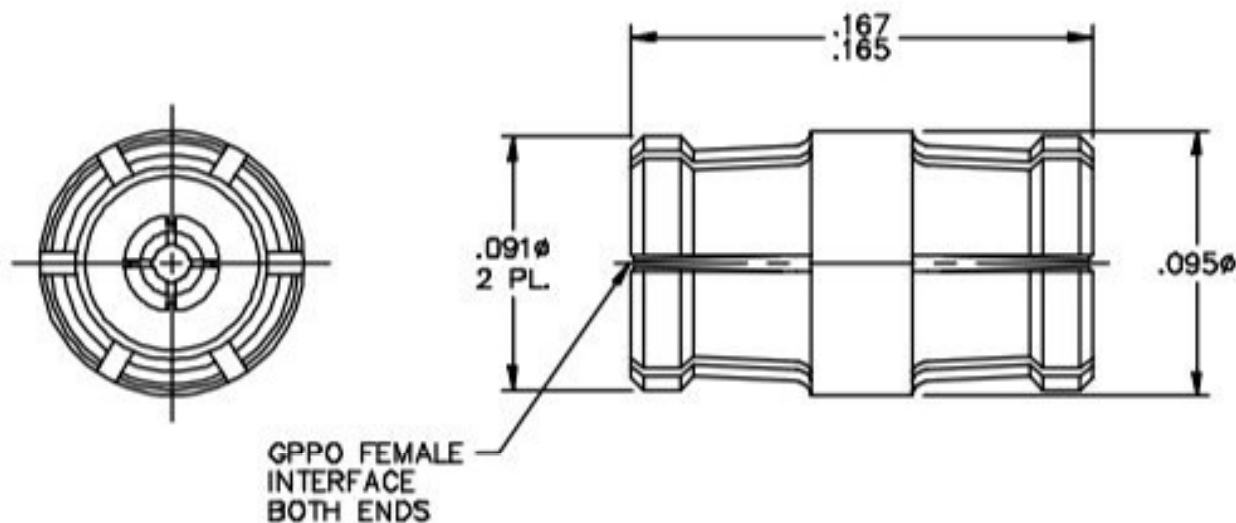

CATALOG NUMBER

B1B1-0001-05

MATERIAL AND FINISH

HOUSING AND
CENTER CONTACT:
DIELECTRIC:

BeCu; GOLD PLATE 50-100 ? INCHES
OVER NICKEL PLATE 50 ? INCHES MIN.
VIRGIN PTFE (TEFLON)

INSTALLATION/EXTRACTION TOOL: B095-A99-01

GPPO BLINDMATE
INTERCONNECT
(.166 LONG)

IDENT CODE:

82316

REVISION: B

GILBERT
ENGINEERING

SOURCE FILE: SK-1893

DWG. NO.: OL-B1B1-0001-05

ASSY. PROC.: -